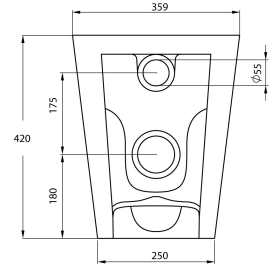

Narva Rimless Floor Mounted Pan with Soft Close Quick Release Seat

BATHROOM | KITCHEN | LAUNDRY | TRADITIONAL & HAMPTONS STYLE SPECIALISTS

Specifications

- Finish: Gloss White Ceramic
- Seat: Quick release, soft close, duroplast.
- Universal S or P trap (90° Adjustable pan bend included).
- WELS rating: 4 Star (4.5/3L) (R:L03047)
- Watermark Approved to Australian Standards
- Waste set out: Variable 100-120mm. Smaller set out available from 60 to 80mm when the 90° Pan Bend (Code: APB195) is purchased.