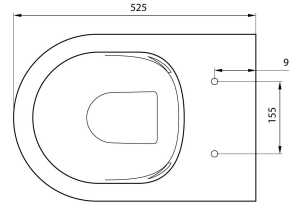

Narva Rimless Floor Mounted Pan with Soft Close Quick Release Seat

BATHROOM | KITCHEN | LAUNDRY | TRADITIONAL & HAMPTONS STYLE SPECIALISTS

Specifications

- Finish: Gloss White Ceramic
- Seat: Quick release, soft close, duroplast.
- Universal S or P trap (90° Adjustable pan bend included).
- WELS rating: 4 Star (4.5/3L) (R:L03047)
- Watermark Approved to Australian Standards
- Waste set out: Variable 100-120mm. Smaller set out available from 60 to 80mm when the 90° Pan Bend (Code: APB195) is purchased.